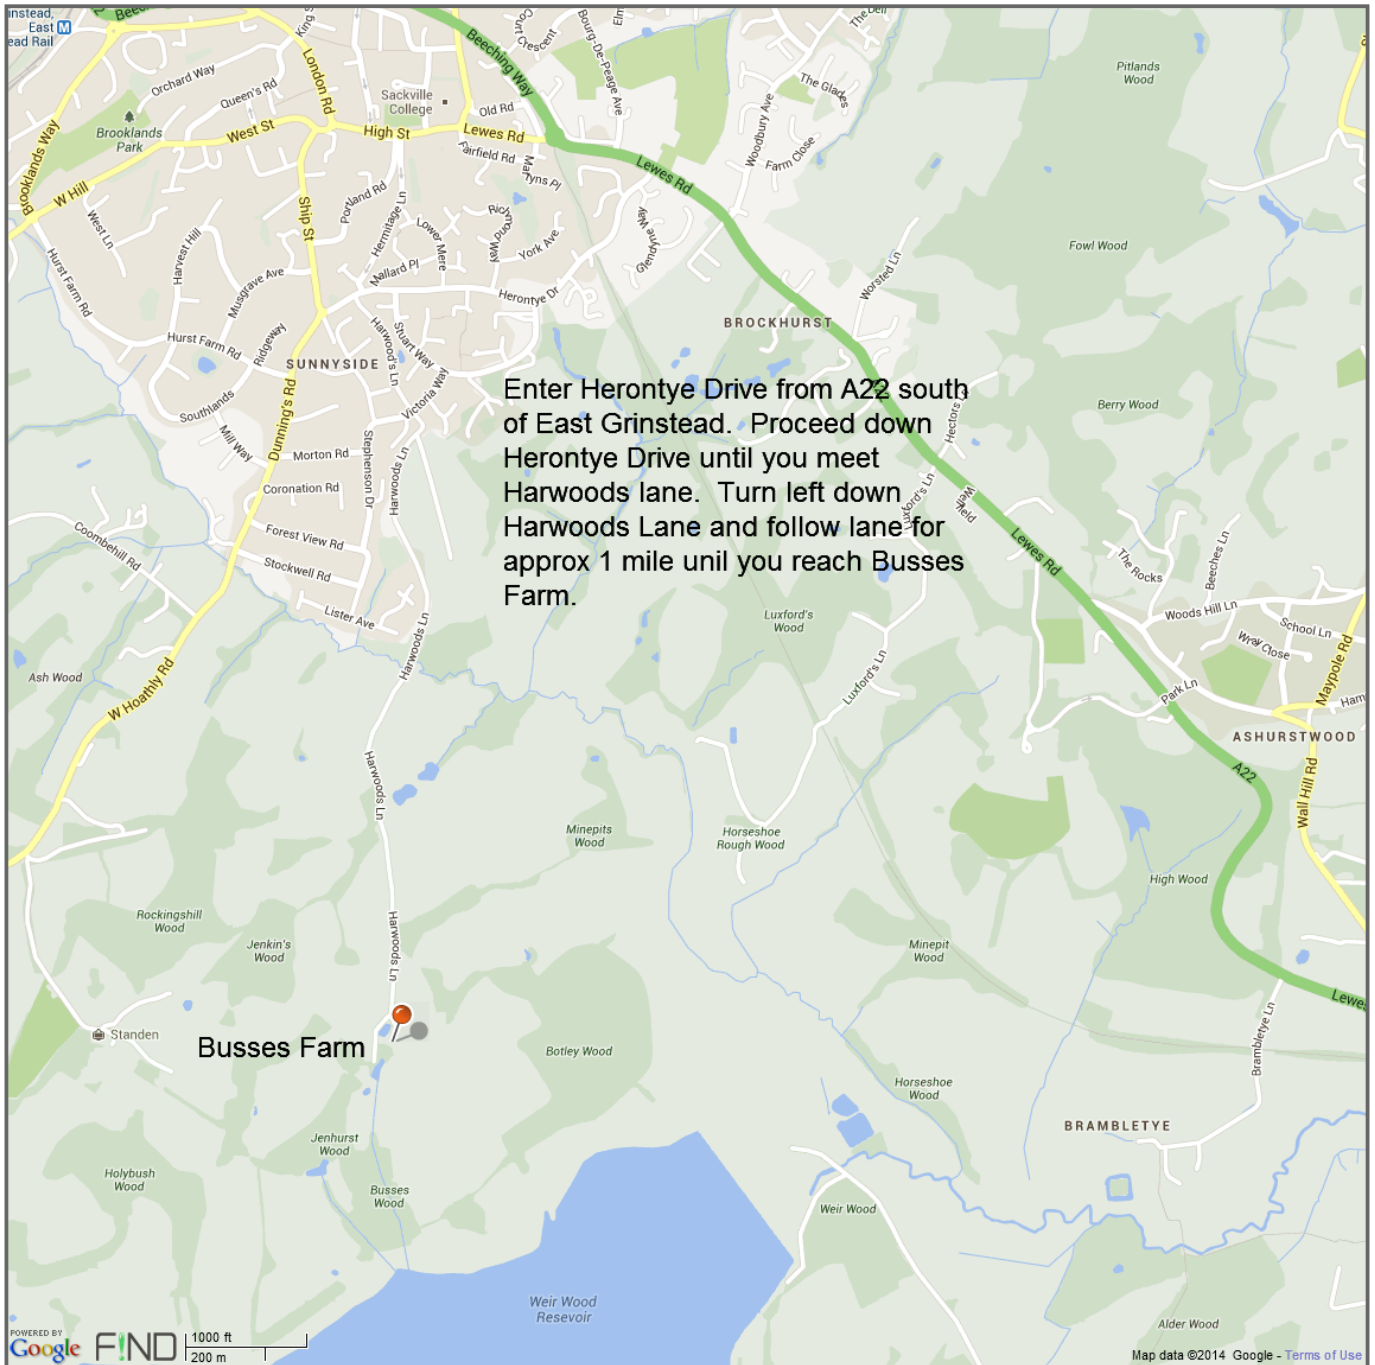

Busses Farm

There is a parking area at the farm and there are two ponds that can be fished.

On the pond nearest the farmhouse a maximum of 2 anglers are allowed at any one time.