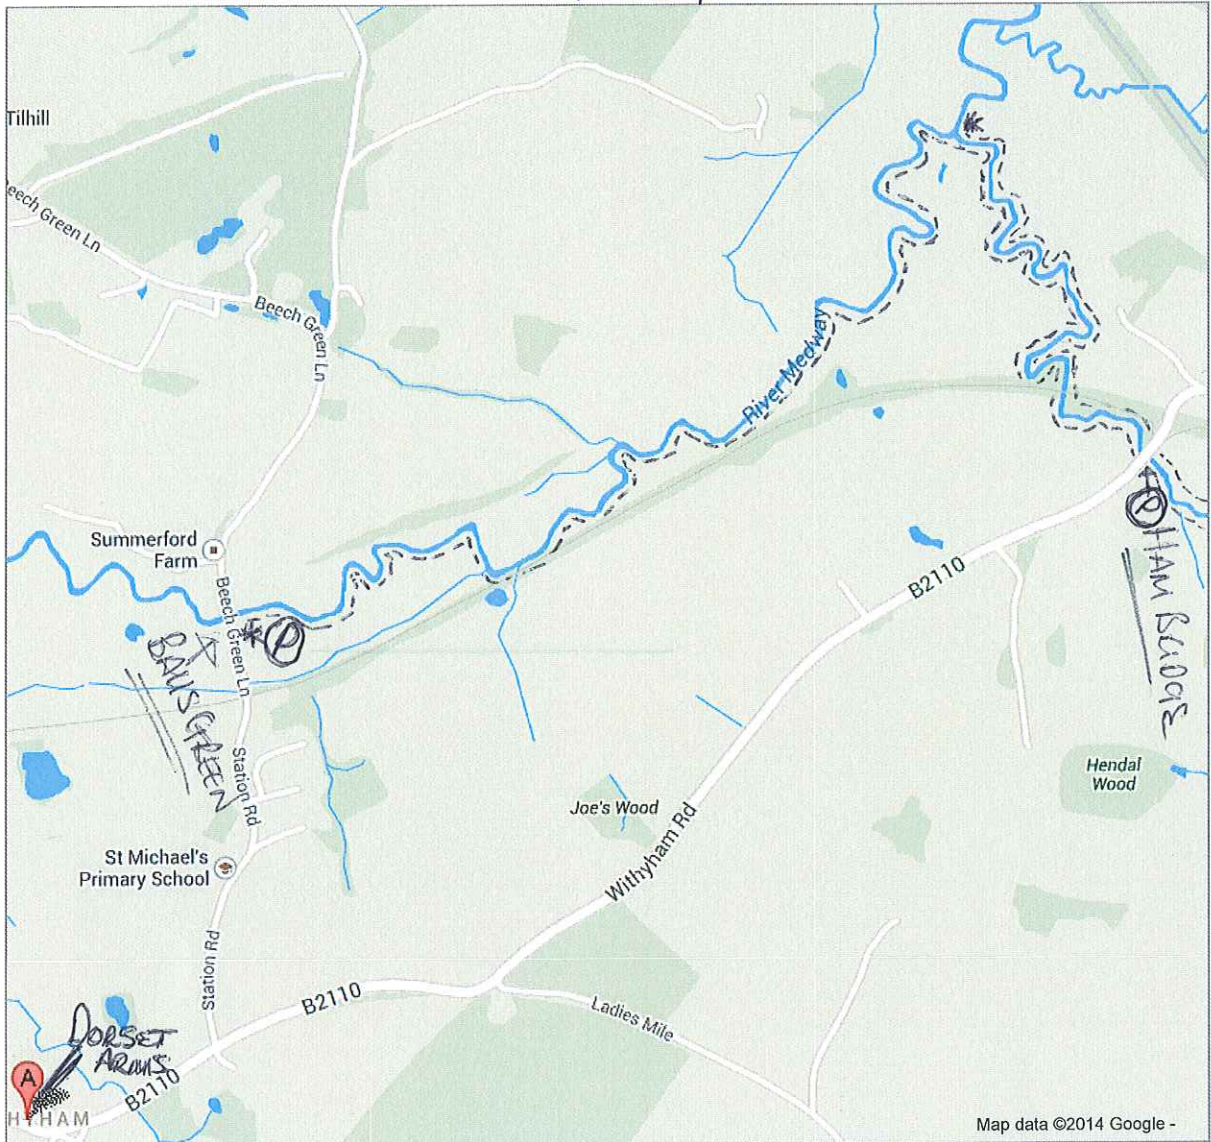

To see all the details that are visible on the screen, use the "Print" link next to the map.

# Google LIVER MEDWAY DOWNSTREAM FROM BAUS GREEN + BRIDGE STREAM.

Ⓟ - PARKING

----- - DADC FISHING RIGHTS.

\* - BOUNDARIES.