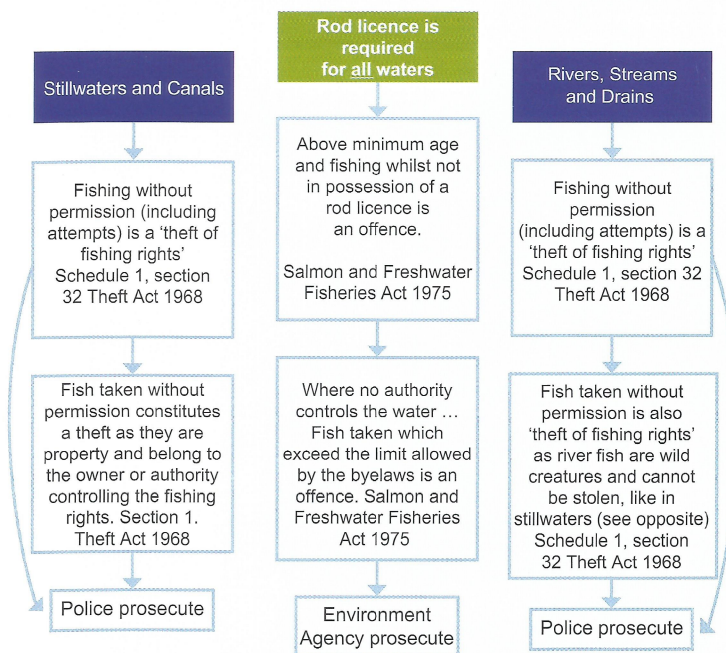

REPORT OF ILLEGAL FISHING

Call the **Environment Agency**
on **0800 80 70 60**
or the **Police** on **101**
for crime in progress call **999**